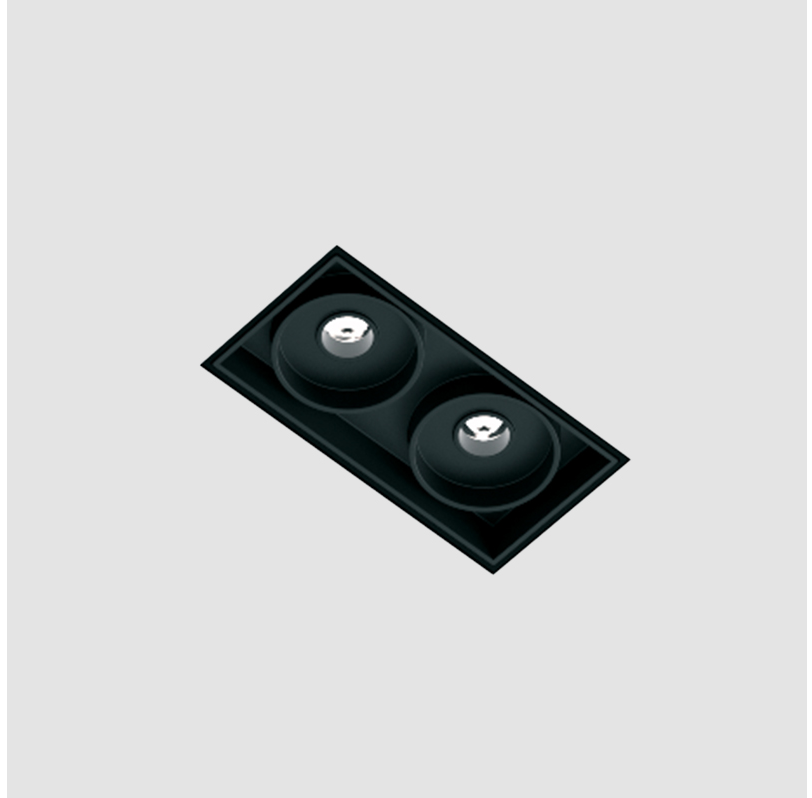

GENERAL

Series: Magiq Micro Dot
Subseries: Magiq 2 Cell Micro-Dot
Brand: Prolicht
Division: Architectural
Mounting Type: Trimless
Mounting Location: Ceiling
Subcategory: Downlight

PHYSICAL

Shape: Rectangle
Length (mm): 70
Length (in): 2 ¾
Width (mm): 35
Width (in): 1 ⅜
Height (mm): 65
Height (in): 2 ⅞
Ceiling Thickness (mm): 12.5
Ceiling Thickness (in): 1/2
Min. Recessing Depth (mm): 100
Min. Recessing Depth (in): 3 15/16
Light Distribution: Downlight
Weight (kg): 0.241
Weight (lbs): 0.53
Fixture Finish: BLK
Fixture Material: Aluminum Die Cast
Cut-out Measurements: 82mm / 3 1/4" x 42mm / 1 5/8"
Upon Request: Unique Ceiling Thickness

ELECTRICAL

Lamp Type: LED (Zhaga Standard)
Input Wattage (W): 9
Total Output Wattage (W): 6.6
Dimming: Tri-Mode (Non-Dimming and Phase Dimming (120Vac only) and 0-10V Dimming)
Driver Included: No
Driver Location: Remote
Driver Type: Constant Current - Universal
Driver Class: Class 2
Input Voltage (V): 120 - 277
Constant Current (MA): 1050

LED

Number of LEDs: 2
Color Temperature (°K): 2700 / 3000 / 3500 / 4000
Max. Delivered Lumen (lm): 320 / 349 / 357 / 364
Nominal Lumen (lm): 440 / 465 / 470 / 480
CRI: >90 CRI
Lamp Life (hrs): 50000
Upon Request: Special Color Temperature

OPTICAL

Optic°: 22 / 38
Upon Request: Special Beam Angles

RATINGS AND CERTIFICATIONS

Certified By: CSA Certified to UL and CSA Standards
IP rating: IP44

82mm x 82mm
3 1/4" x 3 1/4"

120mm
4 3/4"

12 1/2mm
1/2"