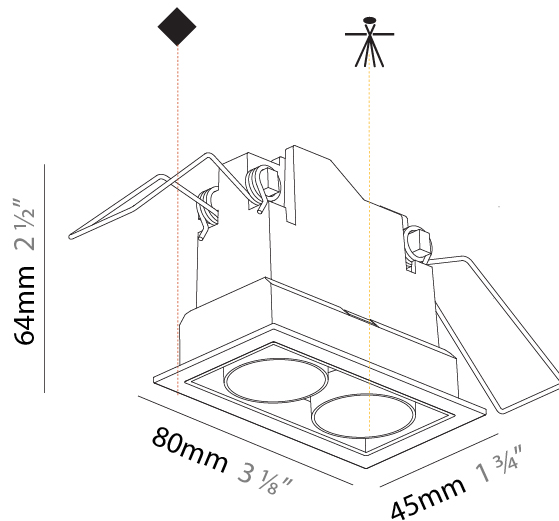

### PHYSICAL

Shape: Rectangle  
 Length (mm): 70  
 Length (in): 2 ¾  
 Width (mm): 35  
 Width (in): 1 ⅜  
 Height (mm): 65  
 Height (in): 2 ⅞  
 Ceiling Thickness (mm): 12.5  
 Ceiling Thickness (in): 1/2  
 Min. Recessing Depth (mm): 100  
 Min. Recessing Depth (in): 3 15/16  
 Light Distribution: Downlight  
 Weight (kg): 0.241  
 Weight (lbs): 0.53  
 Fixture Finish: BLK  
 Fixture Material: Aluminum Die Cast  
 Cut-out Measurements: 82mm / 3 1/4" x 42mm / 1 5/8"  
 Upon Request: Unique Ceiling Thickness

#### PHYSICAL

Shape: Rectangle
Length (mm): 80
Length (in): 3 1/8
Width (mm): 45
Width (in): 1 3/4
Height (mm): 64
Height (in): 2 1/2
Ceiling Thickness (mm): 10 / 12.5 / 15 / 25 / 30
Ceiling Thickness (in): 3/8 or 1/2 or 9/16 or 1 or 1 3/16
Min. Recessing Depth (mm): 100
Min. Recessing Depth (in): 3 15/16
Light Distribution: Downlight
Weight (kg): 0.145
Weight (lbs): 0.32
Fixture Finish: SSR / BKV / CWI / CRY / HAB / UFT / ITA / RUA / FTG / MYG / LOD / PUS / FRO / FUP / KIA / POP / BLS / SPG / MEY / GOH / GUM / CHC / COM / ABZ / JAG / OBR / MOS / ROR
Fixture Material: Aluminum Die Cast
Cut-out Measurements: 73mm / 2 7/8" x 38mm / 1 1/2"

#### RATINGS AND CERTIFICATIONS

Certified By: CSA Certified to UL and CSA Standards
IP rating: IP44

73mm x 38mm  
2 7/8" x 1 1/2"

100mm  
3 15/16"

10 - 30mm  
3/8" - 1 3/16"