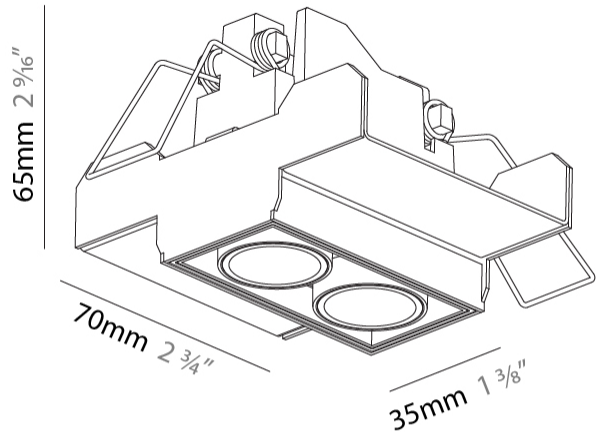

### PHYSICAL

Shape: Rectangle  
 Length (mm): 70  
 Length (in): 2 ¾  
 Width (mm): 35  
 Width (in): 1 ⅜  
 Height (mm): 65  
 Height (in): 2 ⅞  
 Ceiling Thickness (mm): 12.5  
 Ceiling Thickness (in): 1/2  
 Min. Recessing Depth (mm): 100  
 Min. Recessing Depth (in): 3 15/16  
 Light Distribution: Downlight  
 Weight (kg): 0.241  
 Weight (lbs): 0.53  
 Fixture Finish: BLK  
 Fixture Material: Aluminum Die Cast  
 Cut-out Measurements: 82mm / 3 1/4" x 42mm / 1 5/8"  
 Upon Request: Unique Ceiling Thickness

### RATINGS AND CERTIFICATIONS

Certified By: CSA Certified to UL and CSA Standards  
 IP rating: IP44

82mm x 82mm  
3 1/4" x 3 1/4"

120mm  
4 3/4"

12 1/2mm  
1/2"

#### PHYSICAL

Shape: Rectangle
Length (mm): 80
Length (in): 3 1/8
Width (mm): 45
Width (in): 1 3/4
Height (mm): 64
Height (in): 2 1/2
Ceiling Thickness (mm): 10 / 12.5 / 15 / 25 / 30
Ceiling Thickness (in): 3/8 or 1/2 or 9/16 or 1 or 1 3/16
Min. Recessing Depth (mm): 100
Min. Recessing Depth (in): 3 15/16
Light Distribution: Downlight
Weight (kg): 0.145
Weight (lbs): 0.32
Fixture Finish: SSR / BKV / CWI / CRY / HAB / UFT / ITA / RUA / FTG / MYG / LOD / PUS / FRO / FUP / KIA / POP / BLS / SPG / MEY / GOH / GUM / CHC / COM / ABZ / JAG / OBR / MOS / ROR
Fixture Material: Aluminum Die Cast
Cut-out Measurements: 73mm / 2 7/8" x 38mm / 1 1/2"